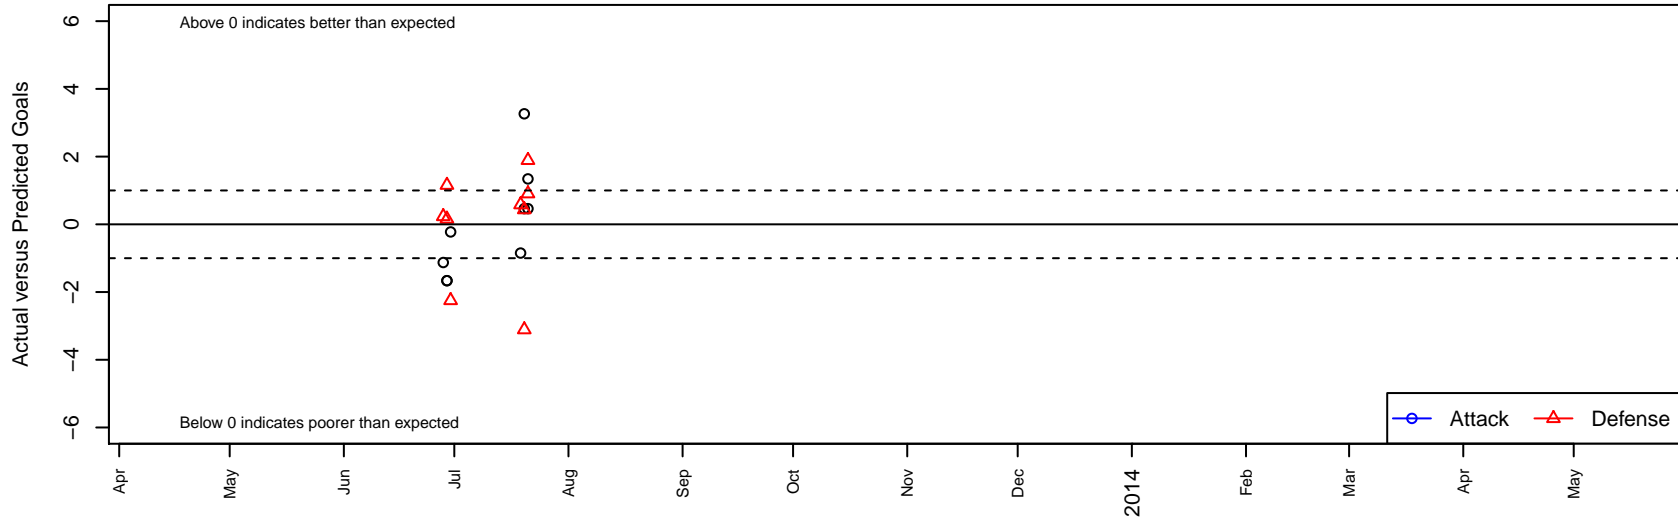

RVSC Timbers B01

Rogue Valley SC
 Medford, OR
 B01 total strength=584
 attack=0.83 defense=0.27
 alt names used:
 Rogue Valley Timbers
 RVT Timbers

Venues played:
 Clash At the Border Silver/Bronze/Copper Pool
 Clash At the Border Bronze U12
 Beaverton Cup BU12 Silver Blue

RVSC Timbers B01
 Dots are actual minus expected GF (blue circles) and GA (red triangles).
 Blue line is smoothed change in attack strength. Red is smoothed change in defense strength.

	date	home		away		venue	pred.home	pred.awa
167	2013-07-21	Eastside Timbers White B01	2	RVSC Timbers B01	3	Beaverton Cup BU12 Silver Blue	2.9	1.66
176	2013-07-21	Washington Timbers Burgundy B01	1	RVSC Timbers B01	2	Beaverton Cup BU12 Silver Blue	2.9	1.54
687	2013-07-20	RVSC Timbers B01	7	HSC Milan B01	2	Beaverton Cup BU12 Silver Blue	3.7	2.43
696	2013-07-20	Washington Timbers Burgundy B01	6	RVSC Timbers B01	2	Beaverton Cup BU12 Silver Blue	2.9	1.54
419	2013-07-19	RVSC Timbers B01	7	Westside Timbers Mundial B01	0	Beaverton Cup BU12 Silver Blue	7.8	0.58
435	2013-06-30	Washington Timbers Green B01	7	RVSC Timbers B01	1	Clash At the Border Bronze U12	4.8	1.22
253	2013-06-29	RVSC Timbers B01	3	PCU Black B01	1	Clash At the Border Silver/Bronze/Copper Pool U12	4.7	1.16
259	2013-06-29	PCU Black B01	0	RVSC Timbers B01	3	Clash At the Border Bronze U12	1.2	4.66
121	2013-06-28	Washington Timbers Forrest B01	5	RVSC Timbers B01	0	Clash At the Border Silver/Bronze/Copper Pool U12	5.2	1.13